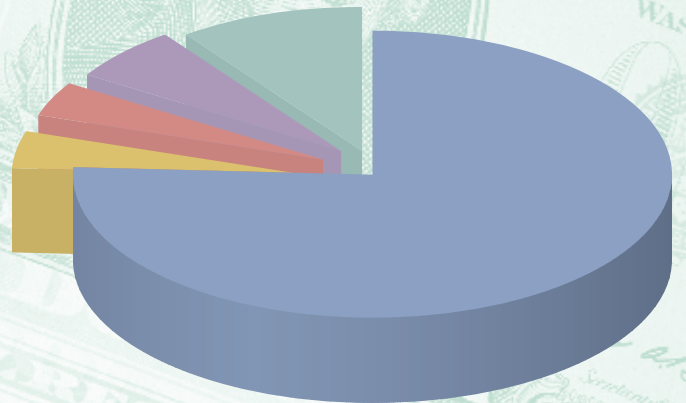

- ALLOCATIONS TO AGENCY PROGRAMS: 76%
- DONOR-SPECIFIED GIFTS TO AGENCIES: 4%
- UNITED WAY IN-HOUSE PROGRAMS: 4%
- FUNDRAISING: 6%
- MANAGEMENT & GENERAL: 10%

ALL NUMBERS ARE UNAUDITED AND SUBJECT TO CHANGE