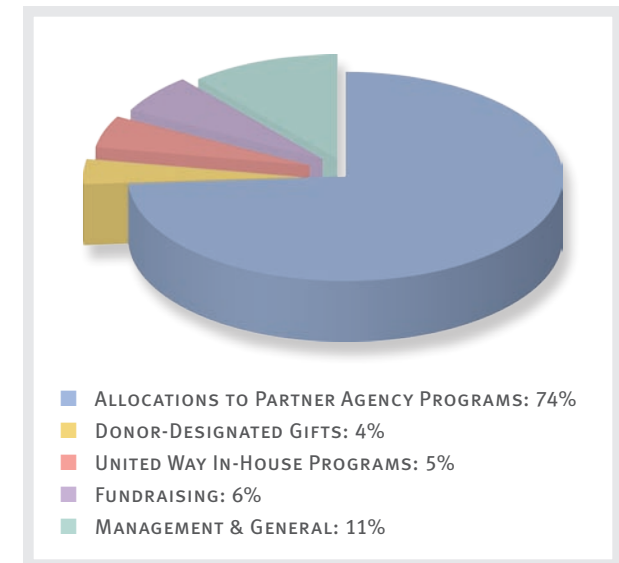

#### Community Impact Expenses:

Allocations to Agency Programs .....	835,000
Donor-Specified Gifts to Agencies .....	40,370
United Way In-House Programs .....	55,007
<b>TOTAL COMMUNITY IMPACT SERVICES .....</b>	<b>930,377</b>

#### Functional Expenses:

Fundraising .....	64,104
Management & General .....	124,787

**TOTAL EXPENDITURES .....** 1,119,268

**CHANGE IN NET ASSETS .....** 28,170